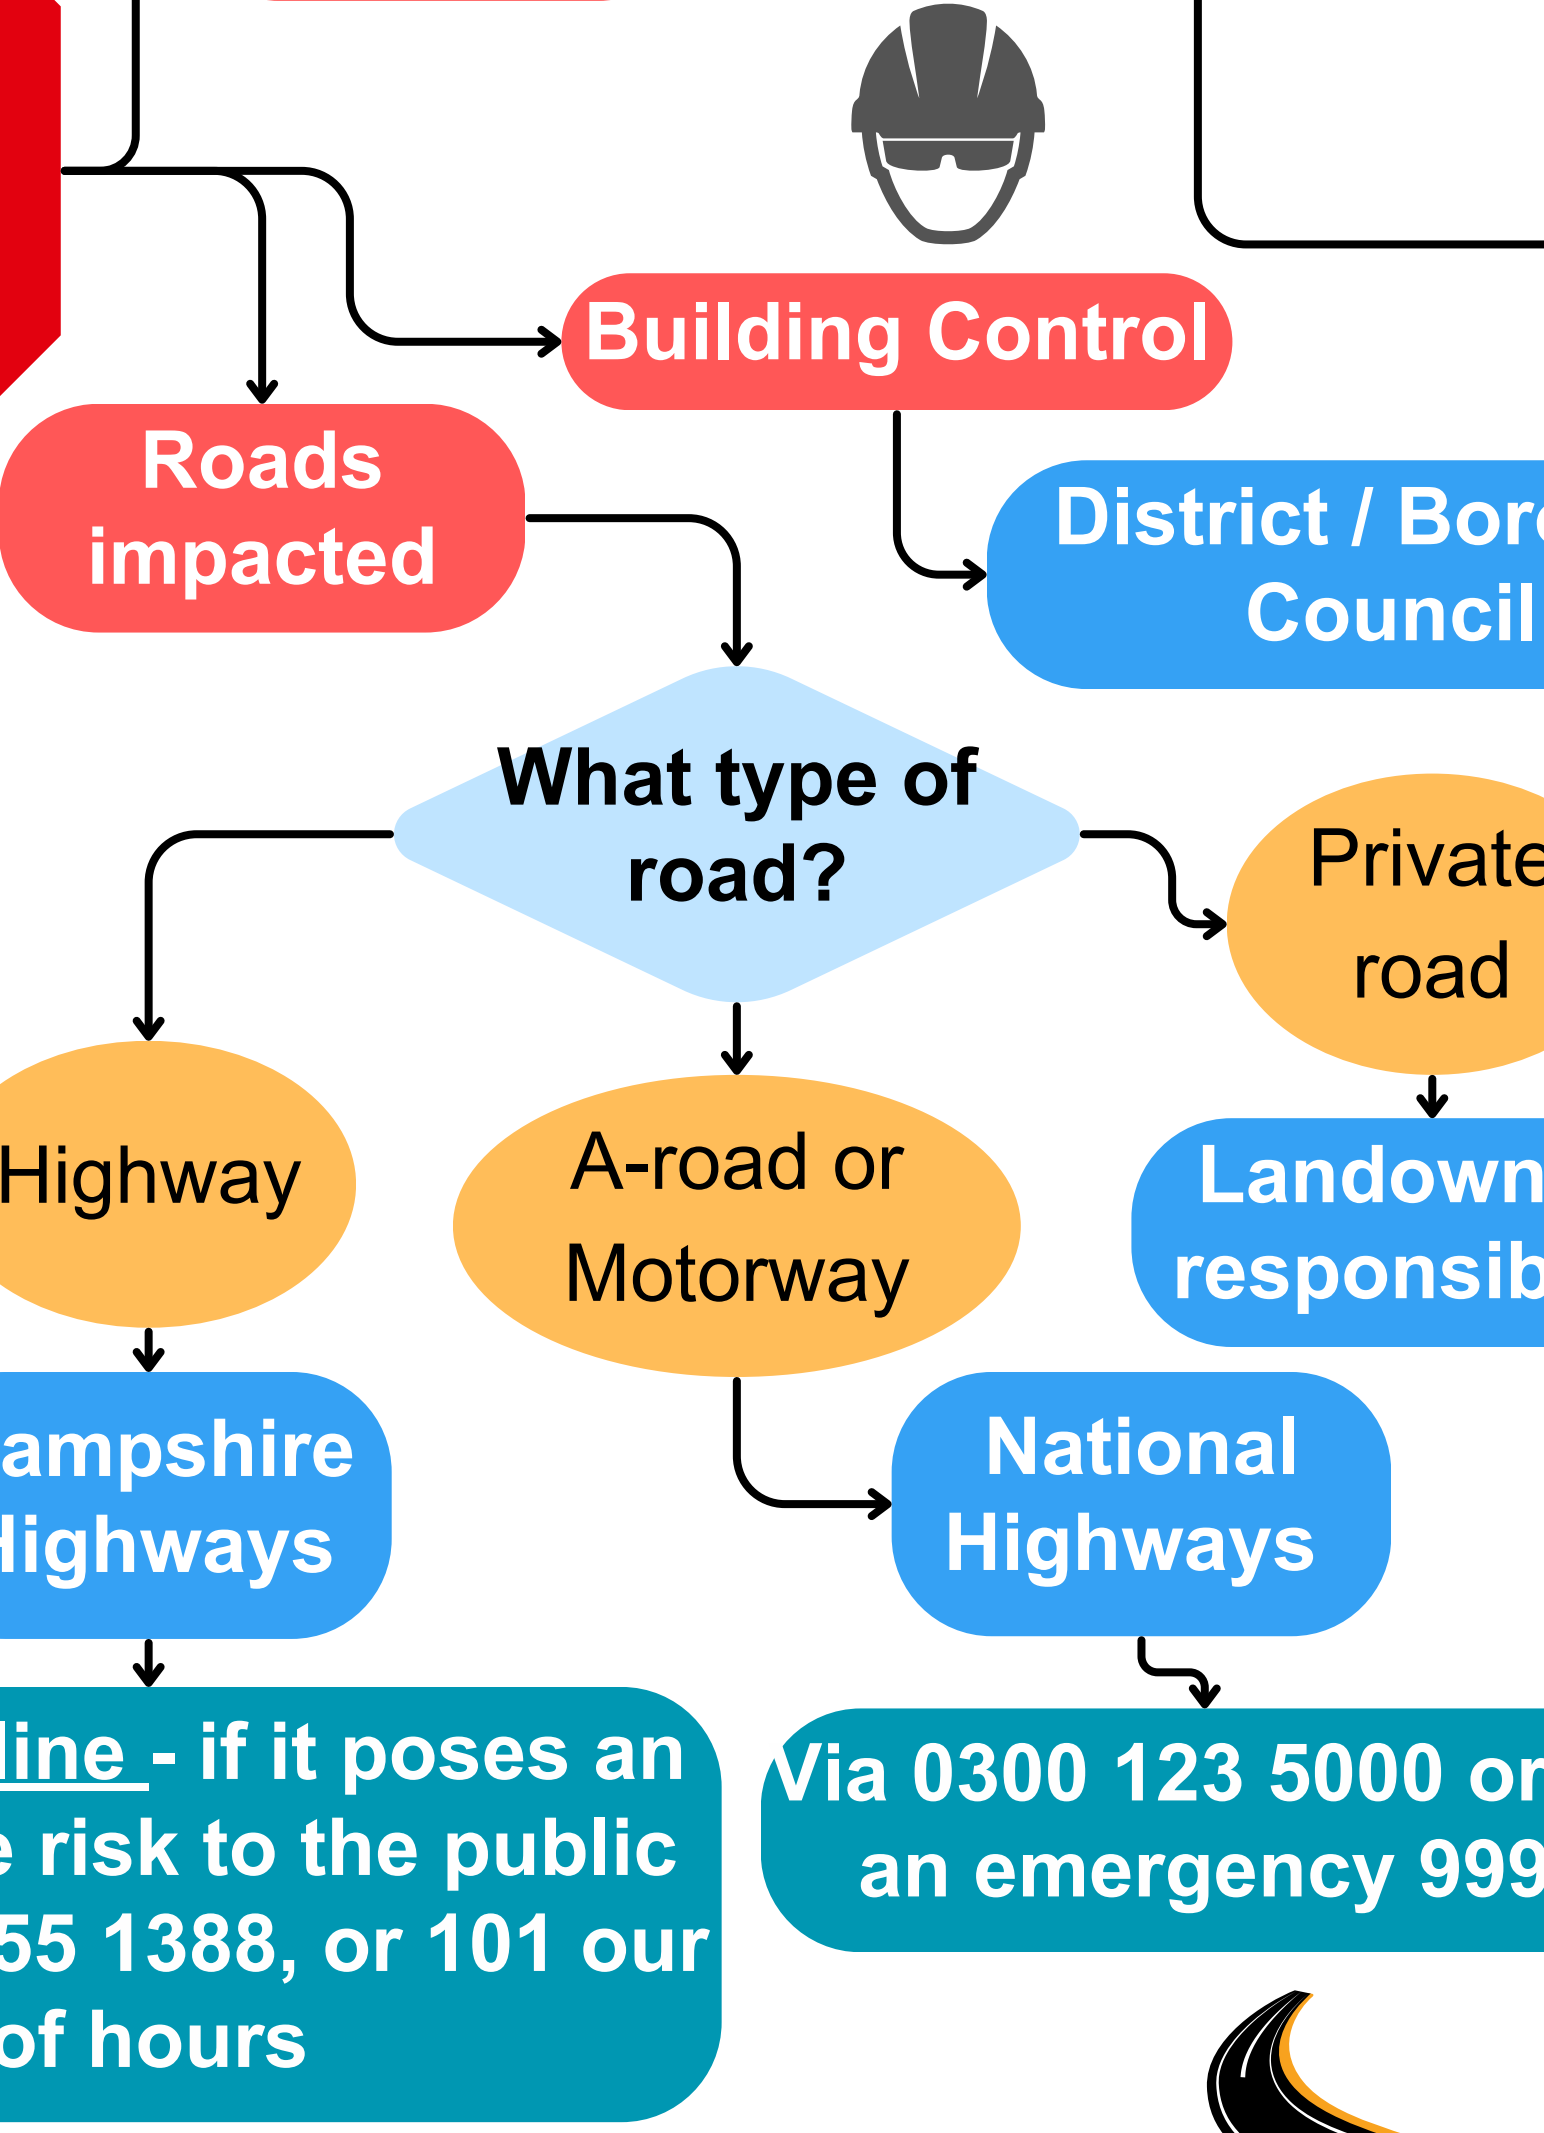

Who to escalate an issue to?

Key

- Issue (Red rounded rectangle)
- Who to escalate? (Blue rounded rectangle)
- How to escalate? (Teal rounded rectangle)
- Questions (Blue diamond)
- Details (Orange oval)

Who to escalate an issue to?

Utilities

Flooding

Roads impacted

Health

Evacuees

Dog Warden

Waste Collection

Fallen onto a highway?

Fallen Tree

Sandbags

Building Control

Health

Evacuees

Dog Warden

Waste Collection