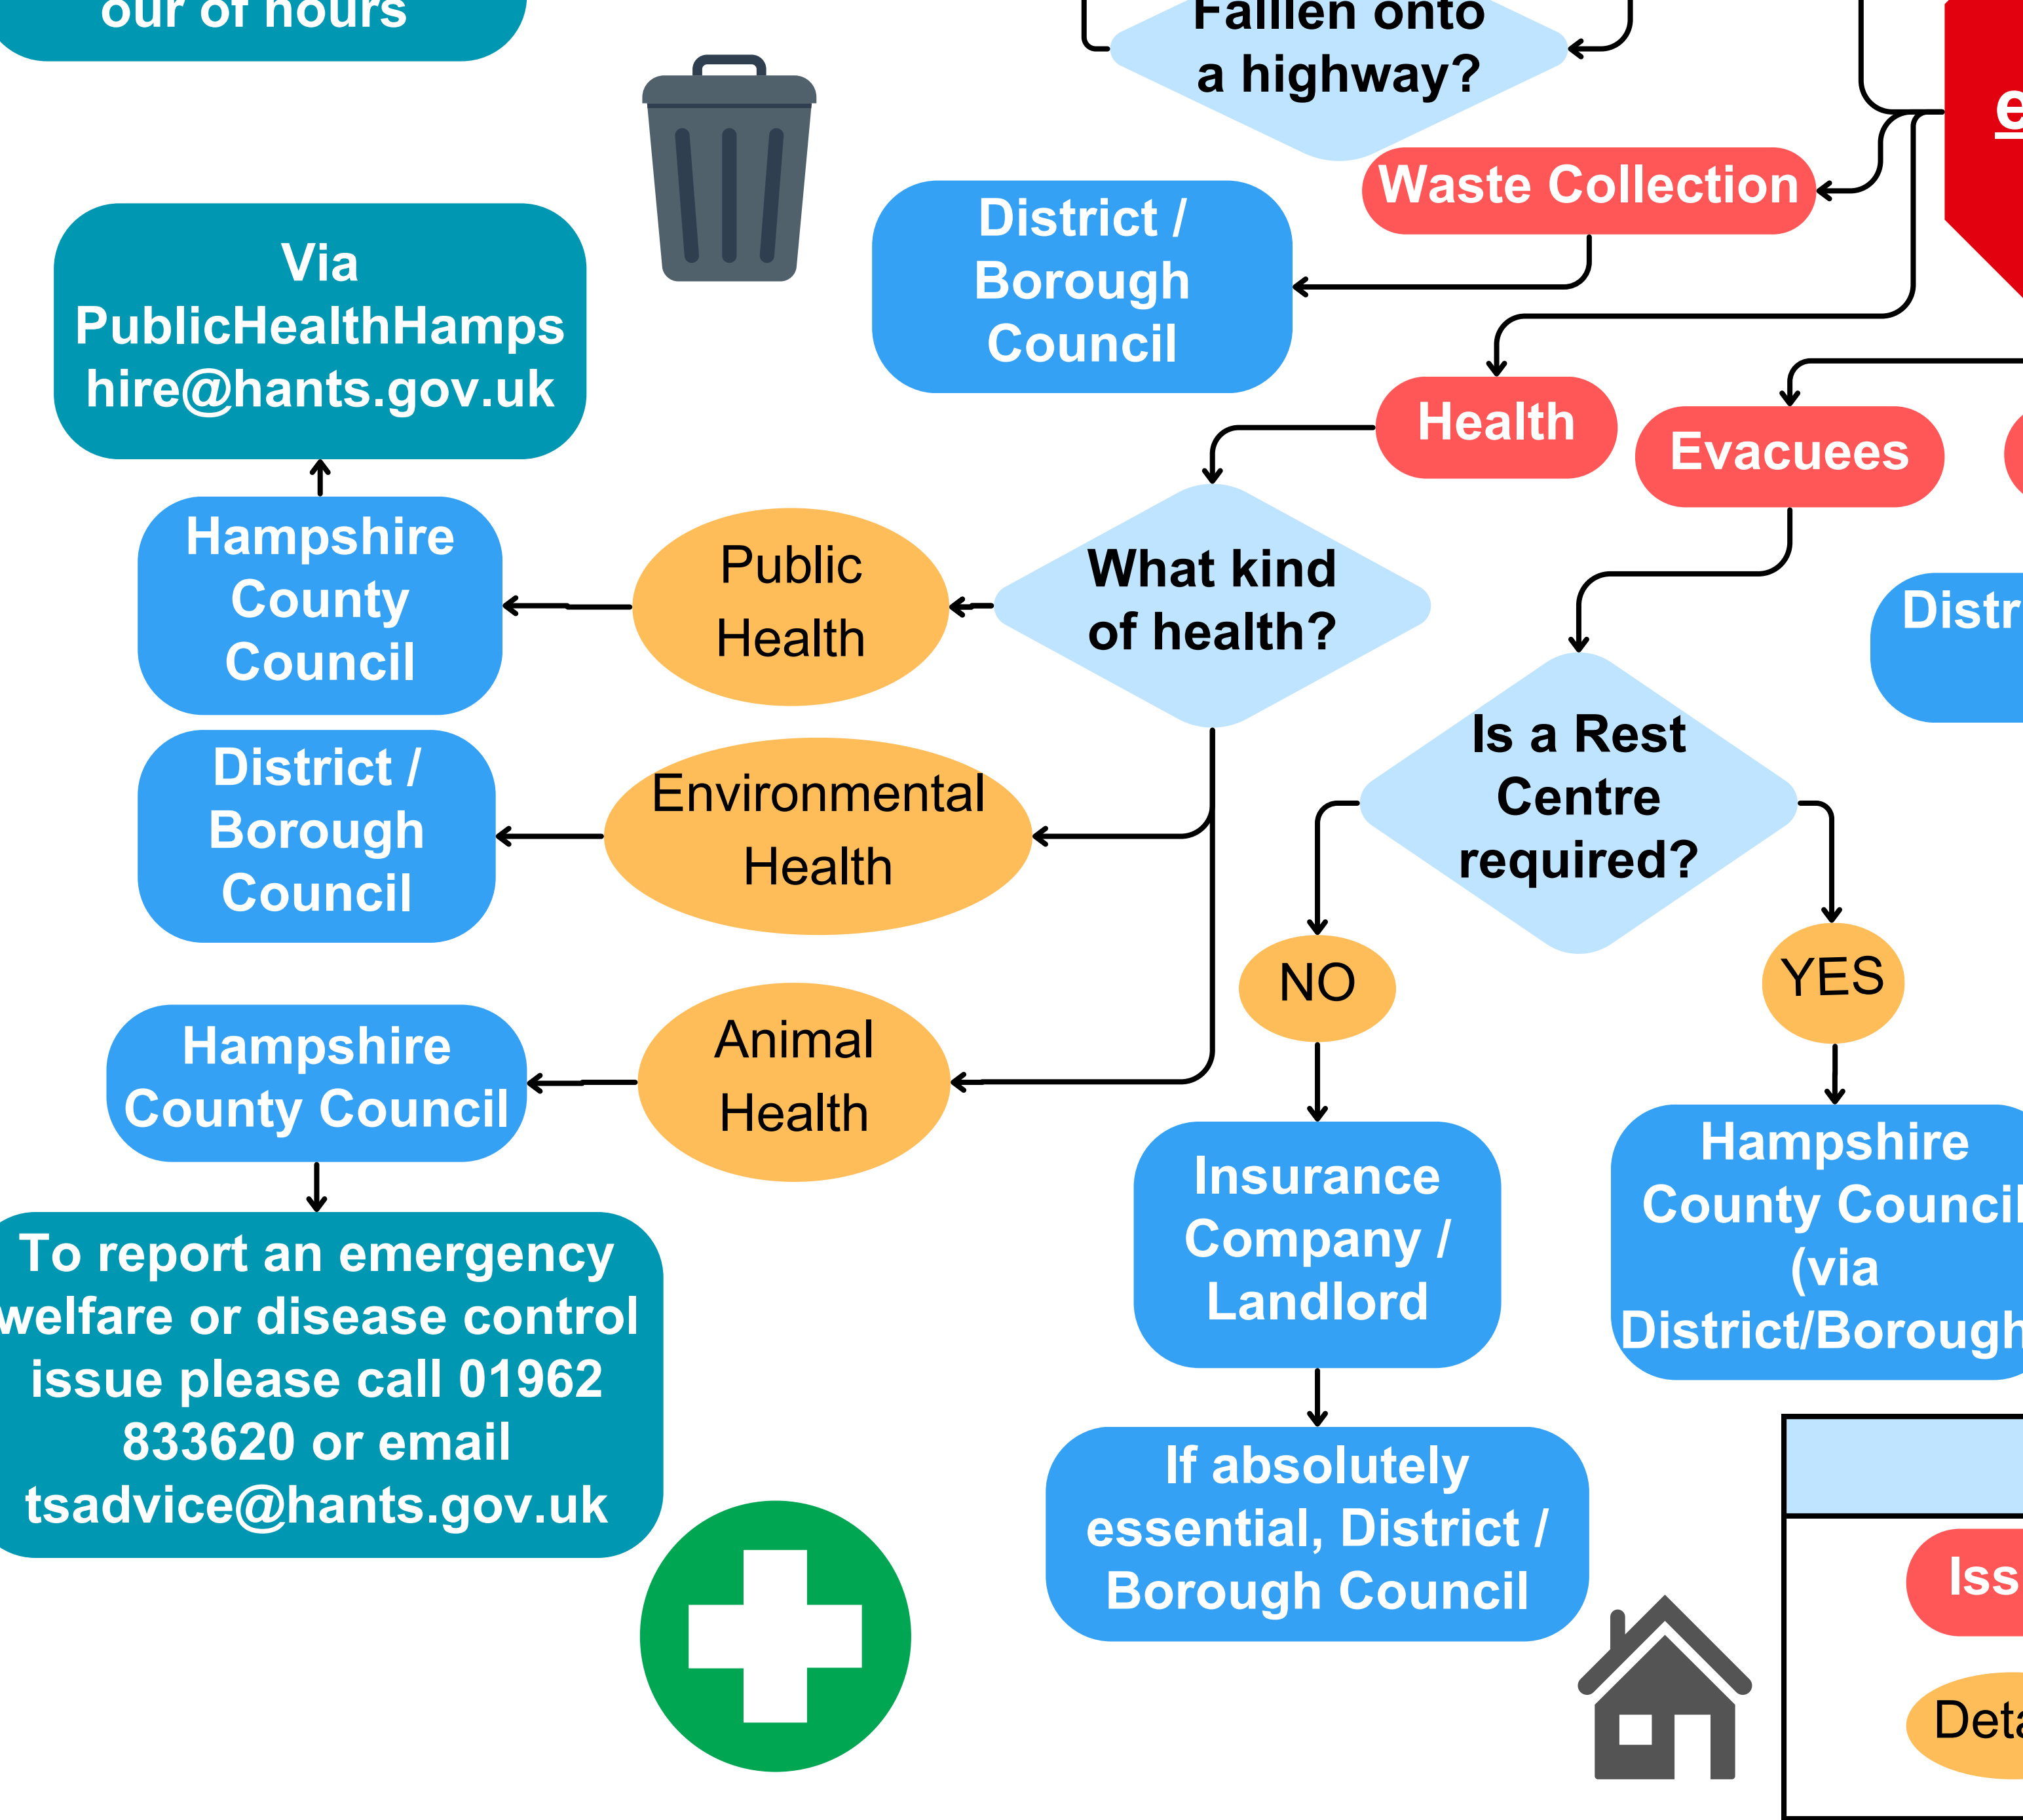

Who to escalate an issue to?

Key

- Issue (Red rounded rectangle)
- Who to escalate? (Blue rounded rectangle)
- How to escalate? (Teal rounded rectangle)
- Questions (Blue diamond)
- Details (Orange oval)

Who to escalate an issue to?

Utilities

Flooding

Roads impacted

Health

Evacuees

Dog Warden

Waste Collection

Fallen onto a highway?

Fallen Tree

Sandbags

Building Control

Health

Evacuees

Dog Warden

Waste Collection